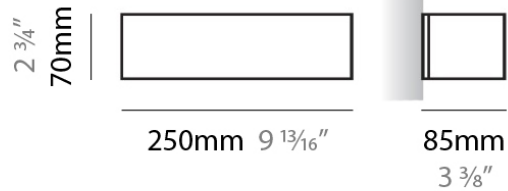

TOY SURFACE

D83285

GENERAL

Series: Toy _____
Brand: Panzeri _____
Division: Design _____
Mounting Type: Surface _____
Mounting Location: Wall _____
Subcategory: Ambient _____

PHYSICAL

Shape: Rectangle _____
Length (mm): 250 _____
Length (in): 9 ⁷/₁₆ _____
Height (mm): 70 _____
Height (in): 2 ³/₄ _____
Extension (mm): 85 _____
Extension (in): 3 ¹/₄ _____
Light Distribution: Direct / Indirect _____
Weight (kg): 0.9 _____
Weight (lbs): 2 _____
Diffuser: Frost White Glass _____
Fixture Material: Metal _____

ELECTRICAL

Number of Lamps: 1 _____
Lamp Type: LED _____
Total Output Wattage (W): 12 _____
Dimming: Non-Dimmable _____
Driver Included: Yes _____
Driver Location: Integrated _____
Driver Type: Constant Current _____
Driver Class: Class 2 _____
Input Voltage (V): 120 _____
Upon Request: (Dimming and 277V options available with remote driver sold separately) _____

LED

Color Temperature (°K): 3000 _____
Nominal Lumen (lm): 2 x 730 _____
CRI: >80 CRI _____

OPTICAL

RATINGS AND CERTIFICATIONS

Certified By: CSA Certified to UL and CSA Standards _____
IP rating: IP40 _____